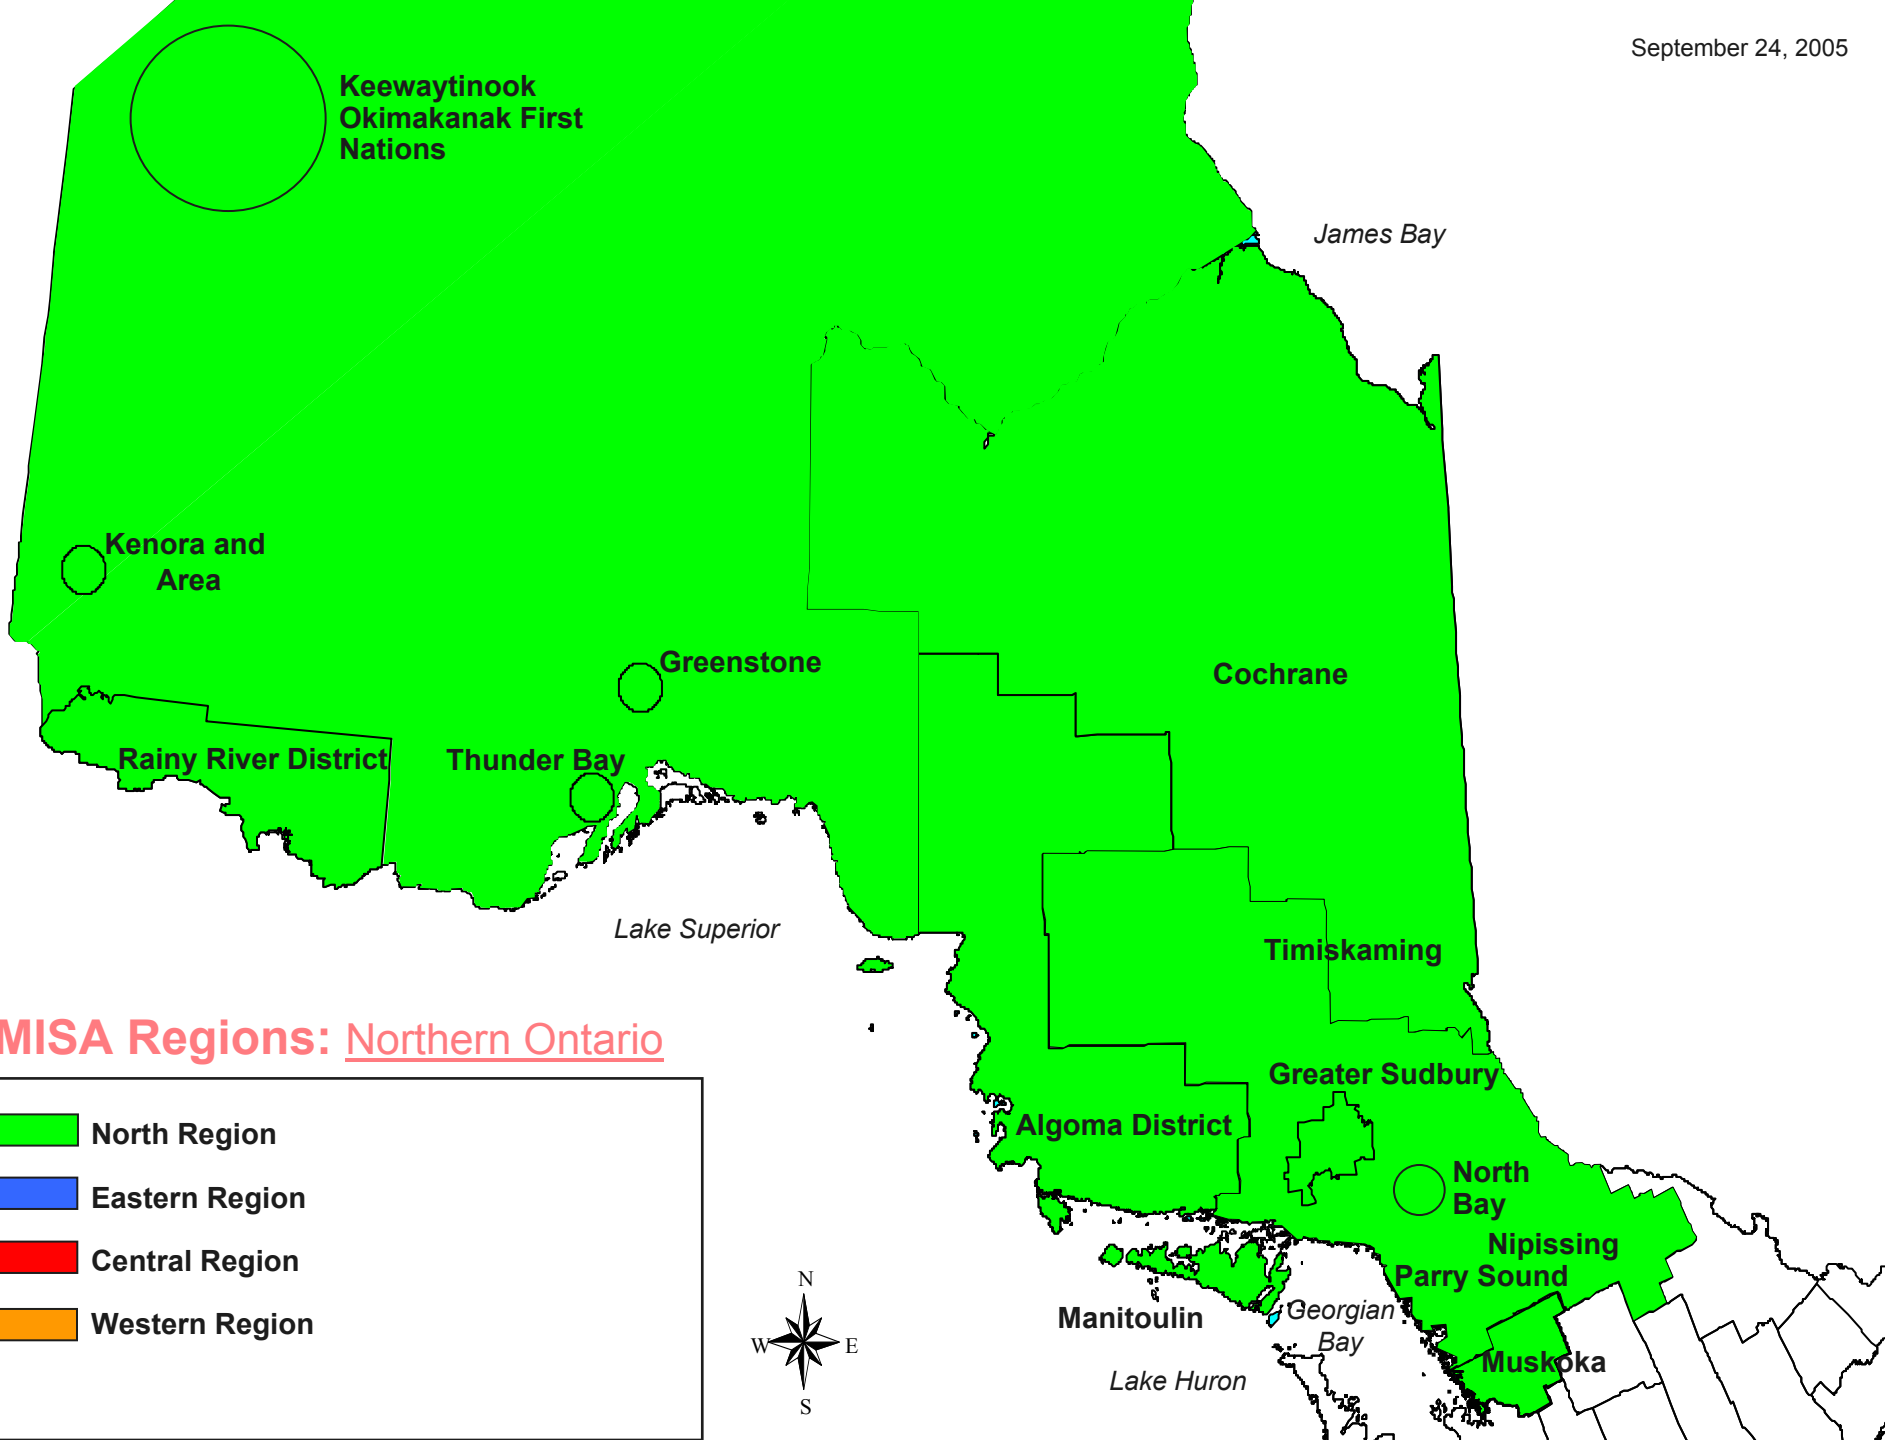

Northeastern

MISA Regions: Southern Ontario

-  North Region
-  Eastern Region
-  Central Region
-  Western Region

Keewaytinook
Okimakanak First Nations

James Bay

Kenora and Area

Greenstone

Cochrane

Rainy River District

Thunder Bay

Lake Superior

Timiskaming

MISA Regions: Northern Ontario

 North Region

 Eastern Region

 Central Region

 Western Region

Greater Sudbury

Algoma District

North Bay

Nipissing

Parry Sound

Manitoulin

Georgian Bay

Muskoka

Lake Huron