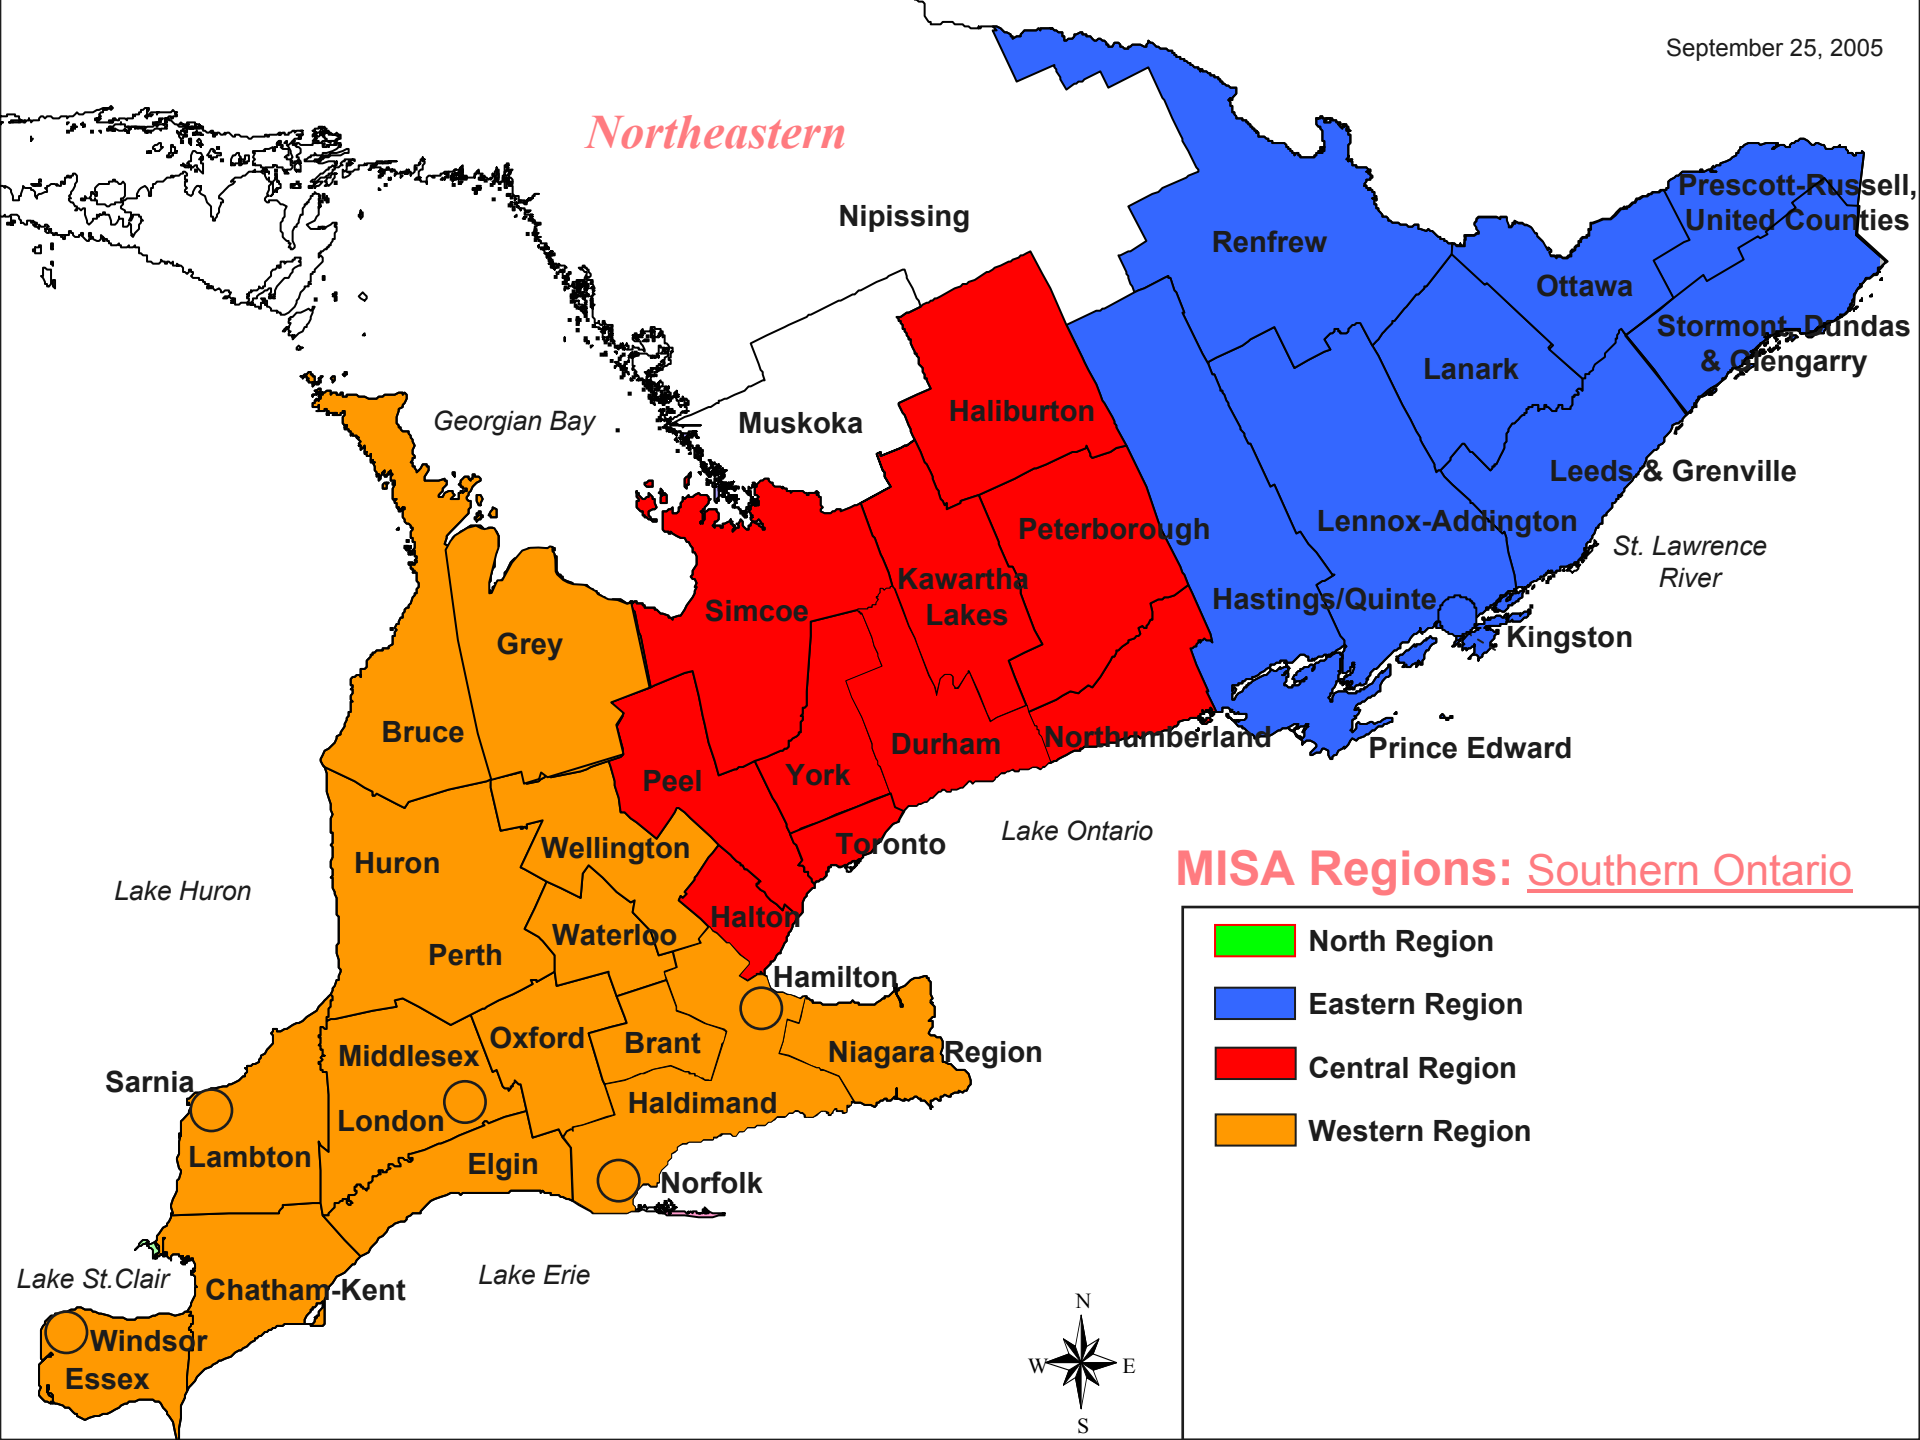

Northeastern

MISA Regions: Southern Ontario

-  North Region
-  Eastern Region
-  Central Region
-  Western Region

Keewaytinook
Okimakanak First Nations

James Bay

Kenora and Area

Greenstone

Cochrane

Rainy River District

Thunder Bay

Lake Superior

Timiskaming

MISA Regions: Northern Ontario

 North Region

 Eastern Region

 Central Region

 Western Region

Greater Sudbury

Algoma District

North Bay

Nipissing

Parry Sound

Manitoulin

Georgian Bay

Muskoka

Lake Huron